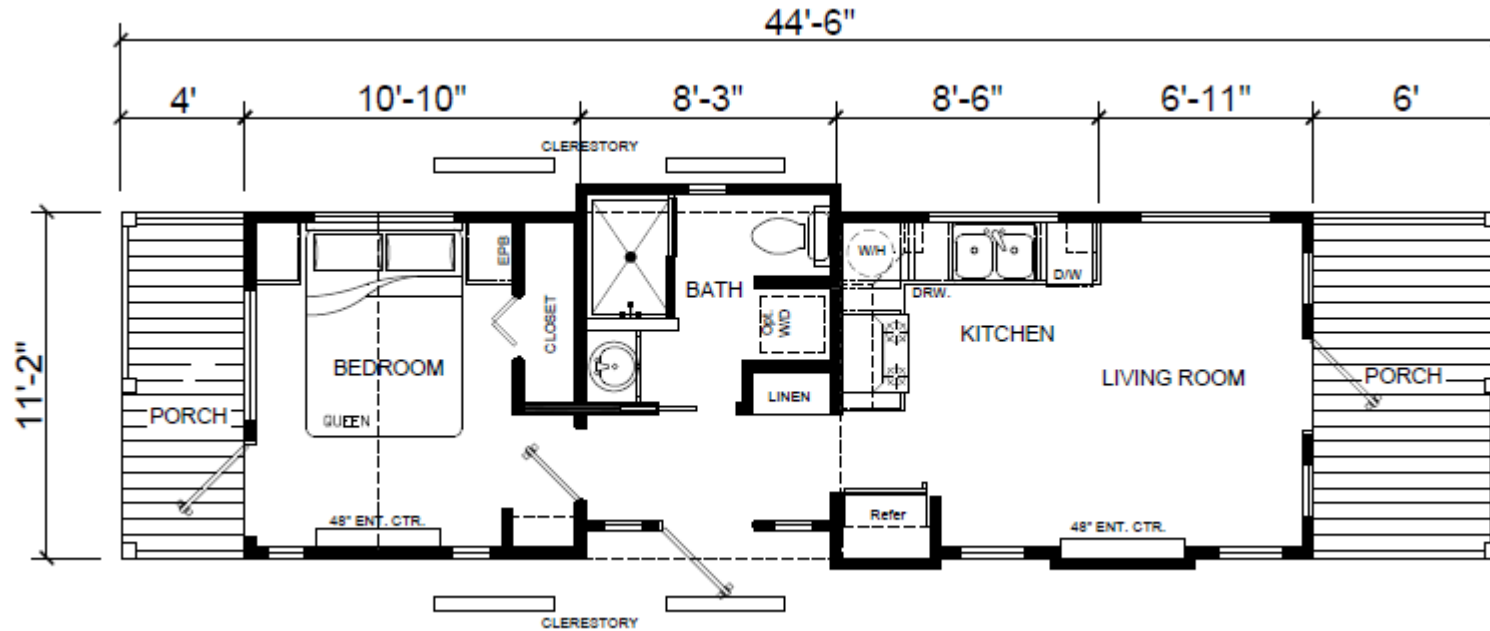

# P-588

399 SQ FT

view our display models at 4384 E Interstate 30, Rockwall, Texas 75087

1-877-219-4059 or 972-771-2176

[www.CabinSupercenter.com](http://www.CabinSupercenter.com)

[www.ParkModelSupercenter.com](http://www.ParkModelSupercenter.com)